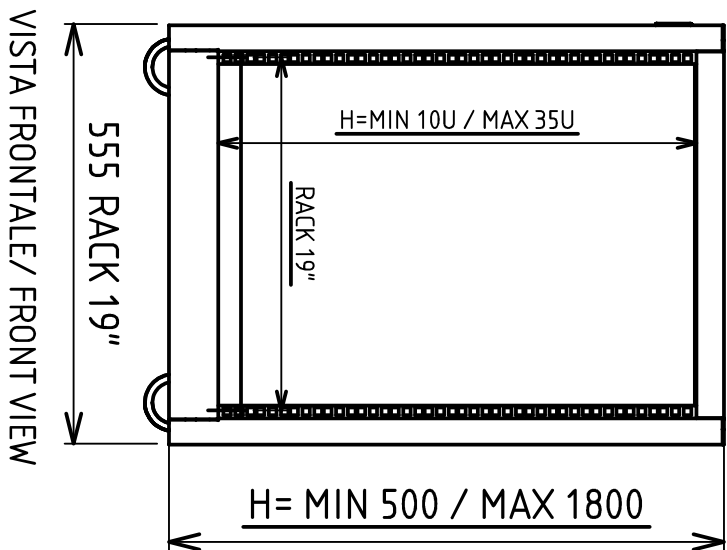

ARTICOLO/ARTICLE: RACK SEM 19"

VISTA FRONTALE/ FRONT VIEW

VISTA LATERALE/SIDE VIEW

VISTA DIETRO/ REAR VIEW