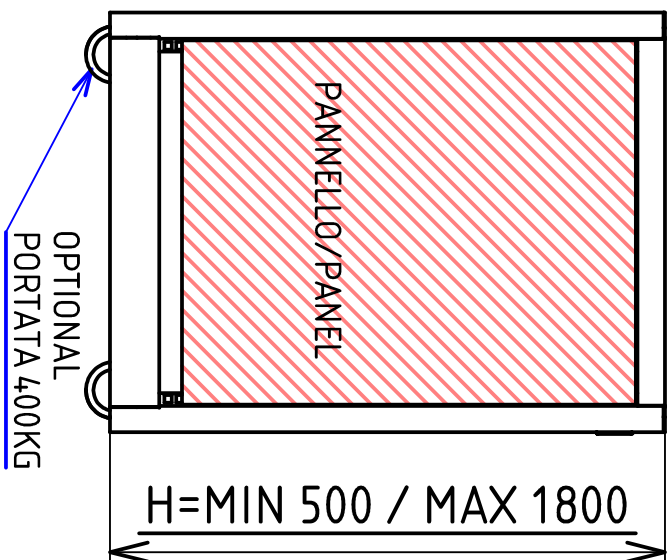

ARTICOLO/ARTICLE: RACK SEM 19"

VISTA FRONTALE/ FRONT VIEW

VISTA LATERALE/SIDE VIEW

VISTA DIETRO/ REAR VIEW