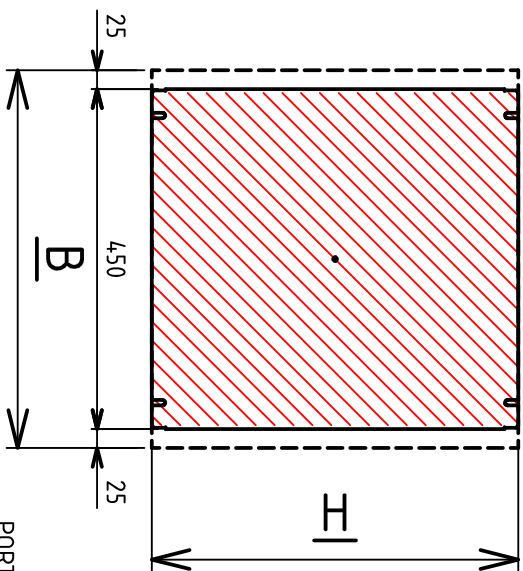

ARTICOLO/ARTICLE: M.W.S-C3D

DIMENSIONI/DIMENSION

H	B	P
		min 300mm

PIASTRA/PLATE

PORTA CON PANNELLO ALLUMINIO  
DOOR PANEL WITH ALUMINIUM

piastra fissa/fixed plate 25mm

VISTA LATERALE

PORTA/DOOR 180°

VISTA FRONTALE/FRONT VIEW

PANEL ALLUMINIUM