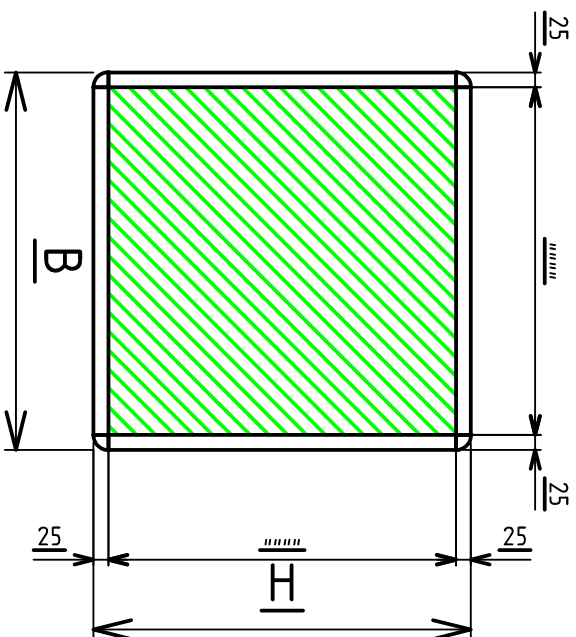

ARTICOLO/ARTICLE: M.W.S-C3D

DIMENSIONI/DIMENSION

H	B	P
		min 300mm

PIASTRA/PLATE

PORTA CON PANNELLO ALLUMINIO  
DOOR PANEL WITH ALUMINIUM

piastra fissa/fixed plate 25mm

VISTA LATERALE

PORTA/DOOR 180°

VISTA FRONTALE/FRONT VIEW

PANEL ALLUMINIUM