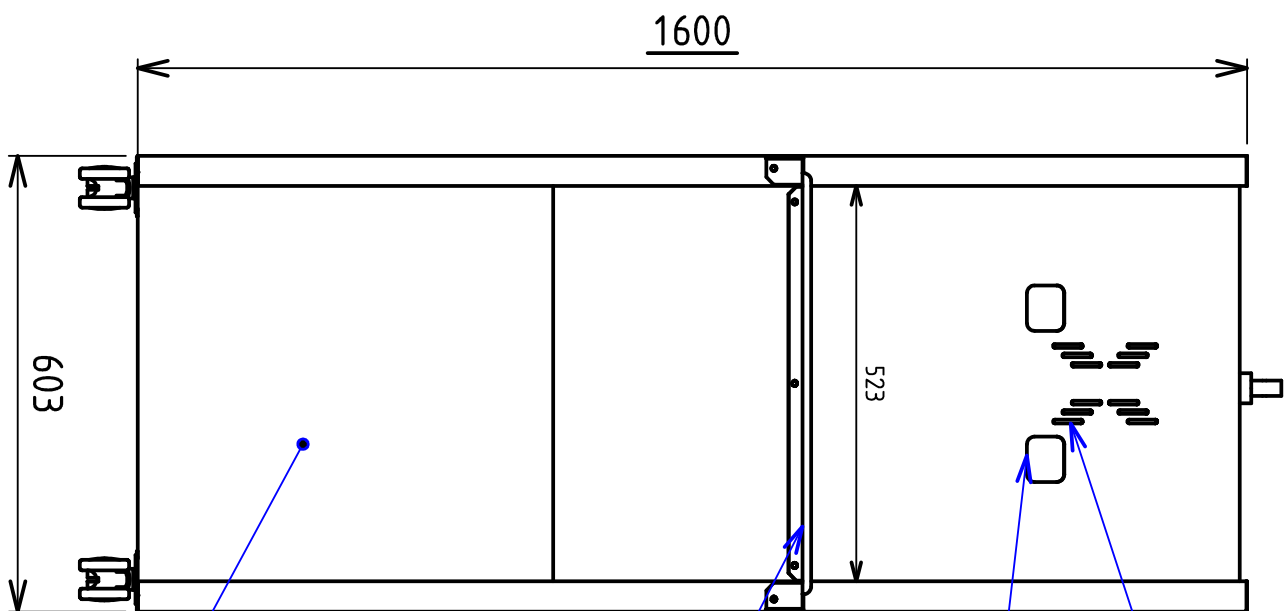

### COD:W.R.S 2016 24" ECO

MONTAGGIO MONITOR ESTERNO  
MOUNTING EXTERNAL MONITOR

PANNELLO ASPORTABILE/REMOVABLE PANELS

SUPPORTO TASTIERA/SUPPORT KEYBOARD

PANNELLO ASPORTABILE/REMOVABLE PANELS

PIASTRA-PORTE/PLATE-DOOR 350mm